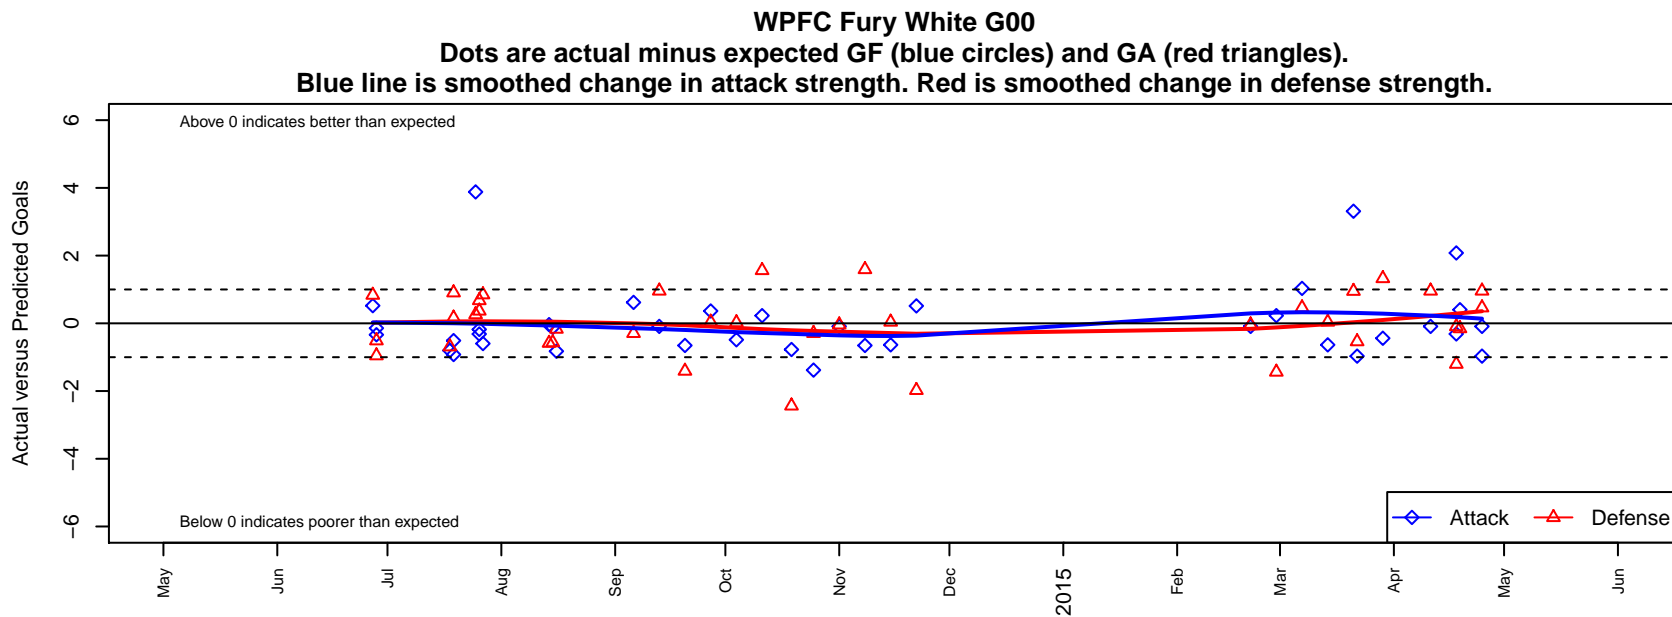

WPFC Fury White G00

Franklin Pierce SC
 Tacoma, WA
 G00 total strength=1104
 attack=2.37 defense=3.47
 fall league = PSPL Classic 1 U14
 spr league = Spr PSPL Classic 1 U14

alt names used:
 141 WPFC Fury White
 FPSC FURY WHITE ()
 FPSC Fury G00 White
 Fury White
 FPSC Fury G00 White
 FPSC Fury G00 White
 FPSC FURY G00 WHITE (WA)

**attack and defense variance (black dot)
relative to other teams
and top 10 in region**

**attack and defense rating
relative to others at age
and all opponents in last 13 months**

Performance relative to 13 month average