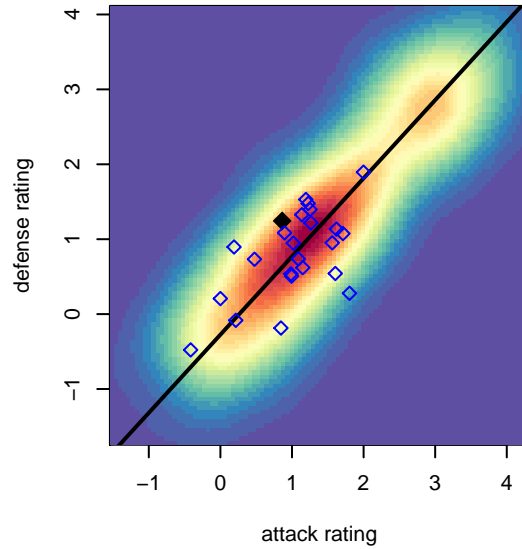

WPFC Fury White G00

Franklin Pierce SC
 Tacoma, WA
 G00 total strength=1104
 attack=2.37 defense=3.47
 fall league = PSPL Classic 1 U14
 spr league = Spr PSPL Classic 1 U14

alt names used:
 141 WPFC Fury White
 FPSC FURY WHITE ()
 FPSC Fury G00 White
 Fury White
 FPSC Fury G00 White
 FPSC Fury G00 White
 FPSC FURY G00 WHITE (WA)

**attack and defense variance (black dot)
relative to other teams
and top 10 in region**

**attack and defense rating
relative to others at age
and all opponents in last 13 months**

Performance relative to 13 month average