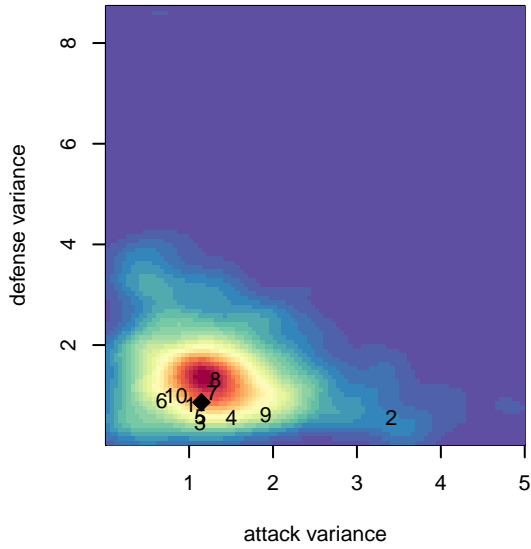

WPFC Fury White G00

Franklin Pierce SC
 Tacoma, WA
 G00 total strength=1104
 attack=2.37 defense=3.47
 fall league = PSPL Classic 1 U14
 spr league = Spr PSPL Classic 1 U14

alt names used:
 141 WPFC Fury White
 FPSC FURY WHITE ()
 FPSC Fury G00 White
 Fury White
 FPSC Fury G00 White
 FPSC Fury G00 White
 FPSC FURY G00 WHITE (WA)

**attack and defense variance (black dot)
relative to other teams
and top 10 in region**

**attack and defense rating
relative to others at age
and all opponents in last 13 months**

Performance relative to 13 month average