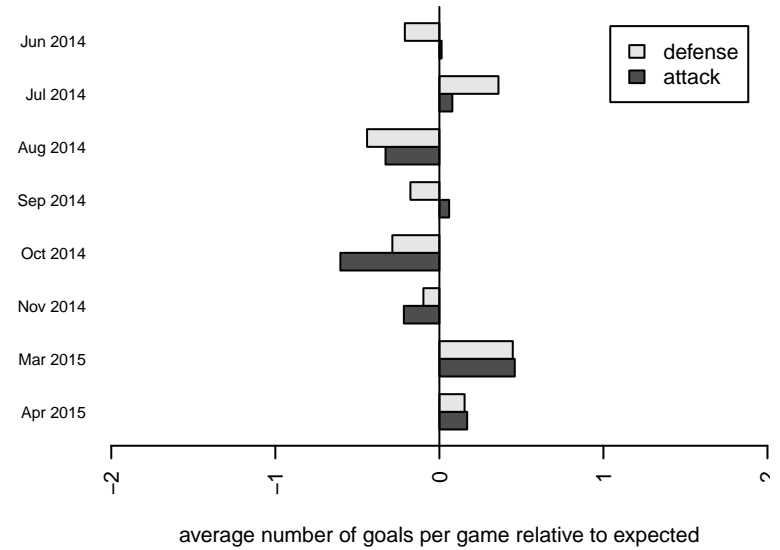

Performance relative to 13 month average