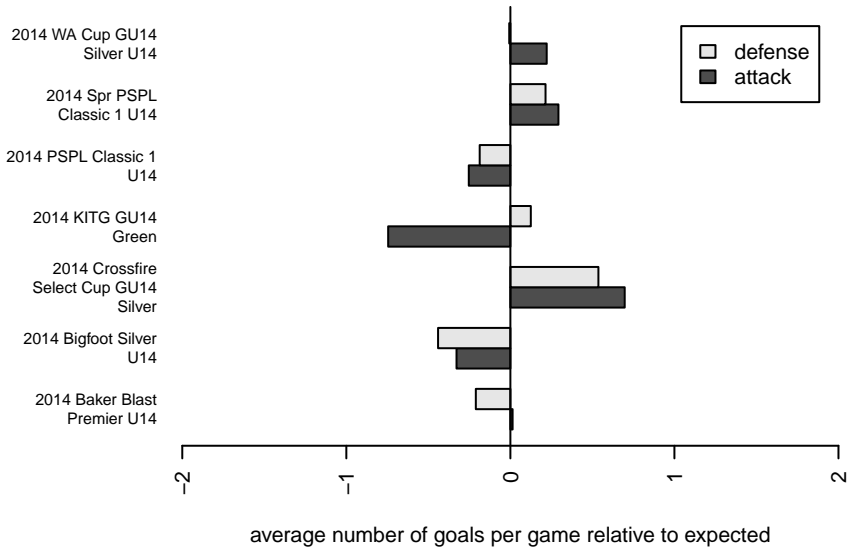

WPFC Fury White G00

Franklin Pierce SC
 Tacoma, WA
 G00 total strength=1104
 attack=2.37 defense=3.47
 fall league = PSPL Classic 1 U14
 spr league = Spr PSPL Classic 1 U14

alt names used:
 141 WPFC Fury White
 FPSC FURY WHITE ()
 FPSC Fury G00 White
 Fury White
 FPSC Fury G00 White
 FPSC Fury G00 White
 FPSC FURY G00 WHITE (WA)

Venues played:
 2014 Baker Blast Premier U14
 2014 KITG GU14 Green
 2014 Crossfire Select Cup GU14 Silver
 2014 Bigfoot Silver U14
 2014 PSPL Classic 1 U14
 2014 Spr PSPL Classic 1 U14
 2014 WA Cup GU14 Silver U14

**attack and defense variance (black dot)
relative to other teams
and top 10 in region**

**attack and defense rating
relative to others at age
and all opponents in last 13 months**

Performance relative to 13 month average