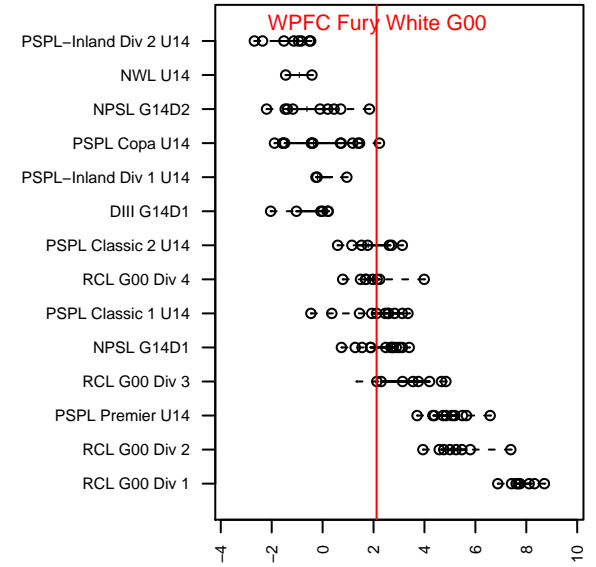

WPFC Fury White G00

Franklin Pierce SC
 Tacoma, WA
 G00 total strength=1104
 attack=2.37 defense=3.47
 fall league = PSPL Classic 1 U14
 spr league = Spr PSPL Classic 1 U14

alt names used:
 141 WPFC Fury White
 FPSC FURY WHITE ()
 FPSC Fury G00 White
 Fury White
 FPSC Fury G00 White
 FPSC Fury G00 White
 FPSC FURY G00 WHITE (WA)

Venues played:
 2014 Baker Blast Premier U14
 2014 KITG GU14 Green
 2014 Crossfire Select Cup GU14 Silver
 2014 Bigfoot Silver U14
 2014 PSPL Classic 1 U14
 2014 Spr PSPL Classic 1 U14
 2014 WA Cup GU14 Silver U14

**attack and defense variance (black dot)
relative to other teams
and top 10 in region**

**attack and defense rating
relative to others at age
and all opponents in last 13 months**

Performance relative to 13 month average